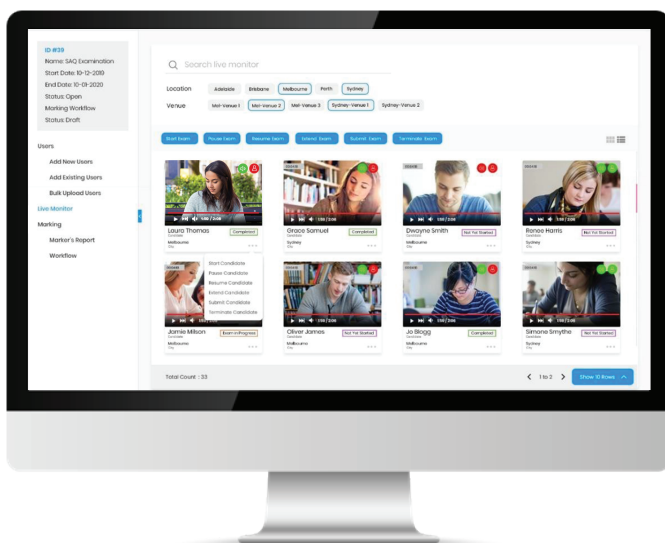

## iProctor

An AI solution which allows users to administer securely monitored exams across remote environments, guaranteeing authenticity and integrity, at cost and scale.

iProctor seamlessly integrates with existing LMS or assessment delivery platforms and offers a range of AI based features:

- ✓ Simple 3 step configuration
- ✓ AI facial biometric authentication
- ✓ Auto-PC Check of webcam, microphone and internet connectivity
- ✓ AI monitoring of learner's exam environment with room scan and imposter alert
- ✓ Live monitor and incident tracking
- ✓ AI proctoring with automated alert functions
- ✓ Auto-record / review / download functionality
- ✓ Live assessment tracking, event log reporting and much more

**iProctor** is used to administer and run secure authentic remote or onsite proctored **exams anytime, anywhere** and with any **assessment system**